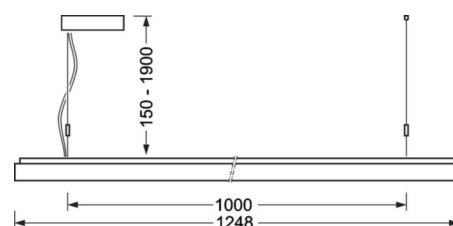

Suspended luminaire/light run feed luminaire - Micro-prismatic diffuser - direct/indirect distribution

Powder-coated steel sheet enclosure; rectangular cross section; Housing colour silver grey/white aluminium RAL 9006; Micro prism pane in "multilayer" technology, Light distribution direct/indirect distribution by means of Micro-prismatic diffuser of PMMA, Homogeneous light distribution; glare reduction through micro prism pane with special "multilayer" technology and optimised light deflecting foil; Suitable for VDU workstations, $65^\circ < 3000 \text{ cd/m}^2$ omnidirectional glare reduction in accordance with current DIN-EN 12464-1 standard, UGR (4H/8H) 16.3. Electrical connection via integrated transparent connection cable $3 \times 0.75 \text{ mm}^2$, length 1900mm, stripped cable ends. The ETM levels can easily be adjusted from the top of the luminaire. Complete height-adjustable suspension set included in the scope of delivery.

LIGHTING TECHNOLOGY

Placement	LED, Colour rendering/Light colour CRI $\geq 80 / 4000\text{K}$
Colour tolerance (MacAdam)	3SDCM
Photobiological safety (Luminaire)	RGO
Nominal luminous flux/switching steps (EDM)	5100lm/38W, 4400lm/32W, 3800lm/26W, 3100lm/21W
LED service life	70000h L80/B10 (Tq 25°C), 50000h L90/B50 (Tq 25°C)
Luminaire luminous efficiency	147lm/W-136lm/W
UGR lat./long.	16.0 / 16.3 (38W)

MECHANICS

Housing colour	silver grey/white aluminium RAL 9006
Dimensions (LxWxH/DxH)	1248mm x 239mm x 55mm
Weight (net)	7kg
Type of installation	Pendant individual mounting, Pendant light strip mounting

Dimensions

L	1248 mm	Length
B	239 mm	Width
H	55 mm	Height
A1	1000 mm	Mounting distance single mounting
A2	1123 mm	Mounting distance 1st luminaire of the light run
A3	1248 mm	Mounting distance between luminaires in a light run arrangement
P min	150 mm	Minimum suspension length
P max	1900 mm	Maximum suspension length
