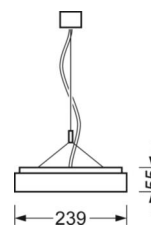

Suspended luminaire/light run feed luminaire - Micro-prismatic diffuser - direct/indirect distribution

Powder-coated steel sheet enclosure; rectangular cross section; Housing colour silver grey/white aluminium RAL 9006; Micro prism pane in "multilayer" technology, Light distribution direct/indirect distribution by means of Micro-prismatic diffuser of PMMA, Homogeneous light distribution; glare reduction through micro prism pane with special "multilayer" technology and optimised light deflecting foil; Suitable for VDU workstations, $65^\circ < 3000 \text{ cd/m}^2$ omnidirectional glare reduction in accordance with current DIN-EN 12464-1 standard, UGR (4H/8H) 16.3. Electrical connection via integrated transparent connection cable $3 \times 0.75 \text{ mm}^2$, length 1900mm, stripped cable ends. The ETM levels can easily be adjusted from the top of the luminaire. Complete height-adjustable suspension set included in the scope of delivery.

LIGHTING TECHNOLOGY

Placement	LED, Colour rendering/Light colour CRI $\geq 80 / 4000\text{K}$
Colour tolerance (MacAdam)	3SDCM
Photobiological safety (Luminaire)	RGO
Nominal luminous flux/switching steps (EDM)	5100lm/38W, 4400lm/32W, 3800lm/26W, 3100lm/21W
LED service life	70000h L80/B10 (Tq 25°C), 50000h L90/B50 (Tq 25°C)
Luminaire luminous efficiency	147lm/W-136lm/W
UGR lat./long.	16.0 / 16.3 (38W)

MECHANICS

Housing colour	silver grey/white aluminium RAL 9006
Dimensions (LxWxH/DxH)	1248mm x 239mm x 55mm
Weight (net)	7kg
Type of installation	Pendant individual mounting, Pendant light strip mounting

Dimensions

L	1248 mm	Length
B	239 mm	Width
H	55 mm	Height
A1	1000 mm	Mounting distance single mounting
A2	1123 mm	Mounting distance 1st luminaire of the light run
A3	1248 mm	Mounting distance between luminaires in a light run arrangement
P min	150 mm	Minimum suspension length
P max	1900 mm	Maximum suspension length
