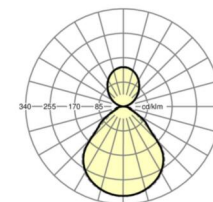

CHARACTERISTICS

Order number	65723024175
EAN number	4020863479511
Commodity code	94051190
Certification mark	IP 20, Protection class I, VDU $65^\circ < 3000$, ENEC10 VDE, F, Indoor, CE
Impact resistance (IK rating)	IK03
Ambient temperatur	ta 25°C
Warranty period	5 years
State funding programs	BEG - Federal funding for efficient buildings (valid only for Germany)

ELECTRICAL ENGINEERING

Controller	Electronic multi-lumen driver, 4-steps (1 pcs.)
System output	38W-21W
Mains voltage	230V/50Hz
Circuit breakers (inrush current)	22 pieces/B10, 34 pieces/B16, 33 pieces/C10, 54 pieces/C16
Energy efficiency class/light source	C

LIGHTING TECHNOLOGY

Placement	LED, Colour rendering/Light colour CRI $\geq 80 / 4000\text{K}$
Colour tolerance (MacAdam)	3SDCM
Photobiological safety (Luminaire)	RGO
Nominal luminous flux/switching steps (EDM)	5100lm/38W, 4400lm/32W, 3800lm/26W, 3100lm/21W
LED service life	70000h L80/B10 (Tq 25°C), 50000h L90/B50 (Tq 25°C)
Luminaire luminous efficiency	147lm/W-136lm/W
UGR lat./long.	16.0 / 16.3 (38W)

MECHANICS

Housing colour	silver grey/white aluminium RAL 9006
Dimensions (LxWxH/DxH)	1248mm x 239mm x 55mm
Weight (net)	7kg
Type of installation	Pendant individual mounting, Pendant light strip mounting

DEEP-LINK

<https://www.regiolum.de/en/article/65723024175>

Reference	LED 5100lm/38W 840
η_{LB}	100 %
$\Phi_{\downarrow/\uparrow}$	67 % / 33 %
UGR lat./long.	16.0 / 16.3
VDU	$65^\circ < 3000 \text{ cd/m}^2$